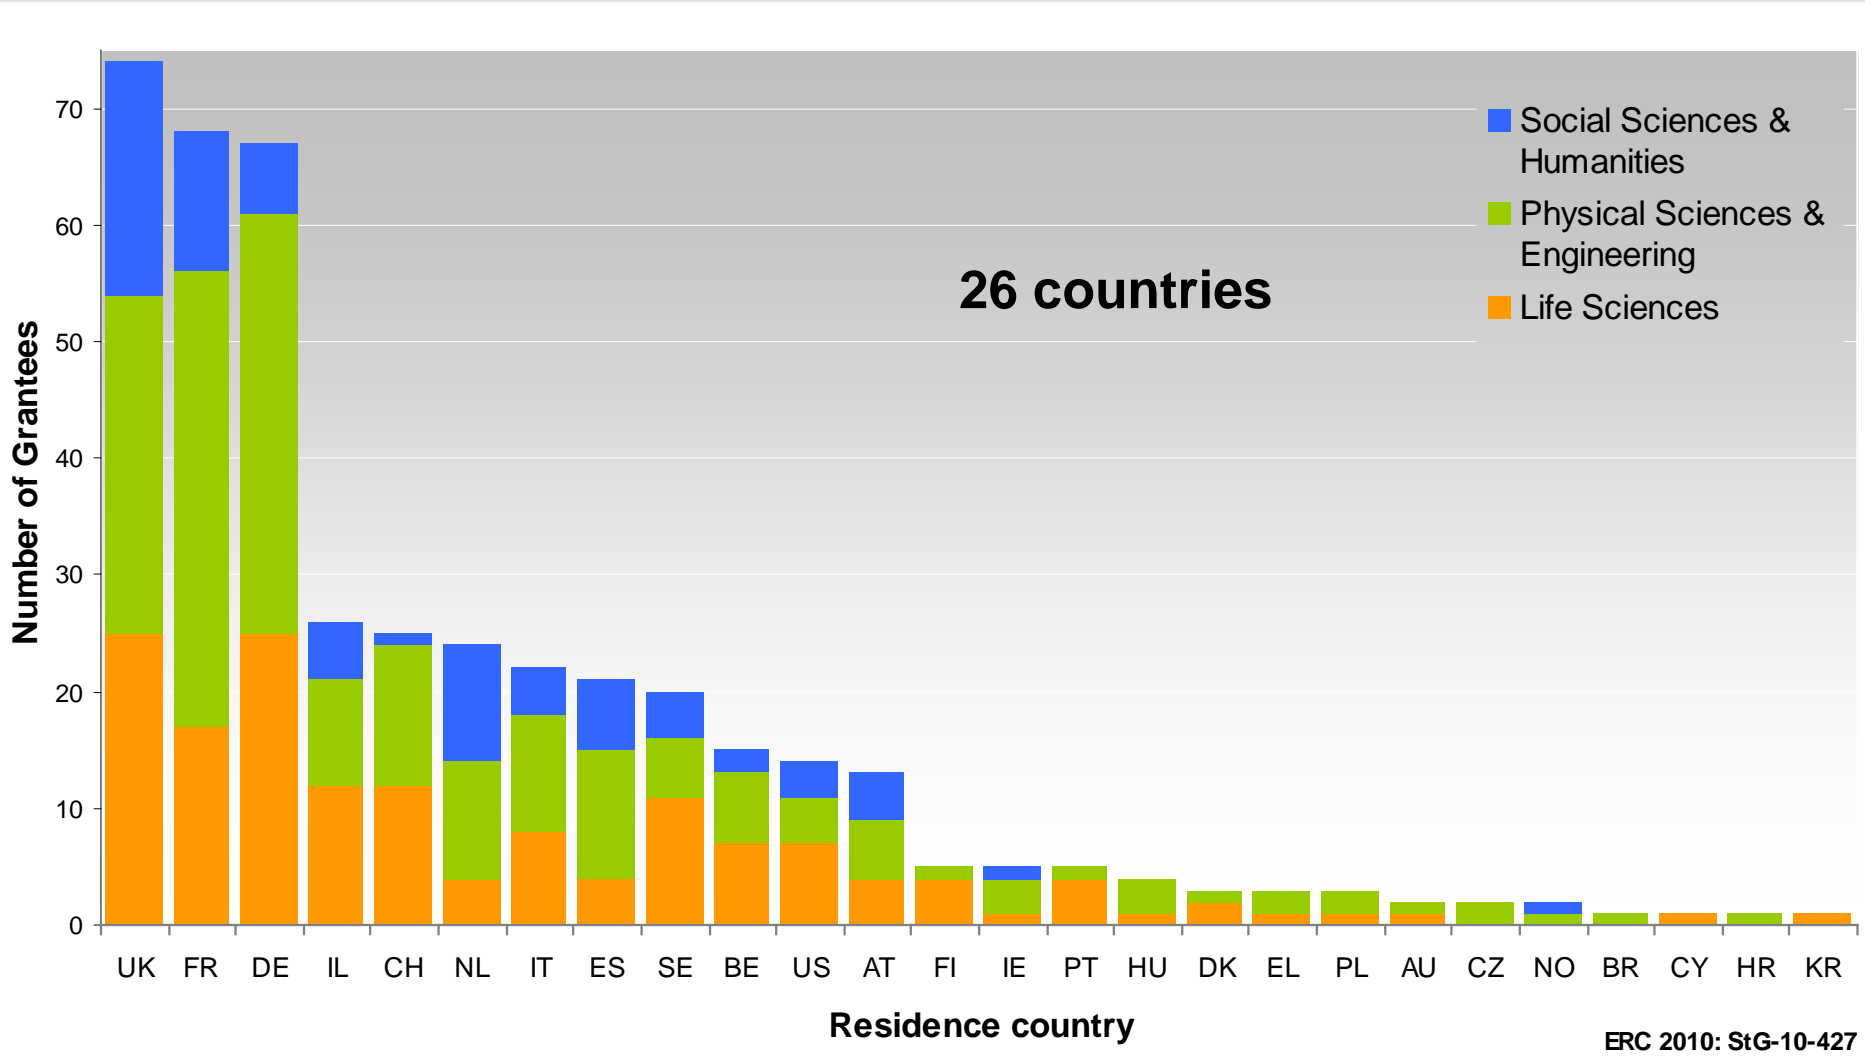

European Research Council

ERC Starting Grant 2010 Outcome: Indicative statistics

*Reproduction is authorised provided
the source "ERC" is acknowledged*

Submitted and selected proposals by domain

Source: 427 proposals

ERC Starting Grant: 2010 call

Grantees by country of host institution & domain

Source: 427 proposals

ERC Starting Grant: 2010 call

Grantees by nationality & gender

Source: 427 proposals

ERC Starting Grant: 2010 call

Grantees by current country of residence

Source: 427 proposals

ERC Starting Grant: 2010 call

Mobility: Incoming & staying grantees

Source: 427 proposals

ERC Starting Grant: 2010 call

Grantees by panel & gender