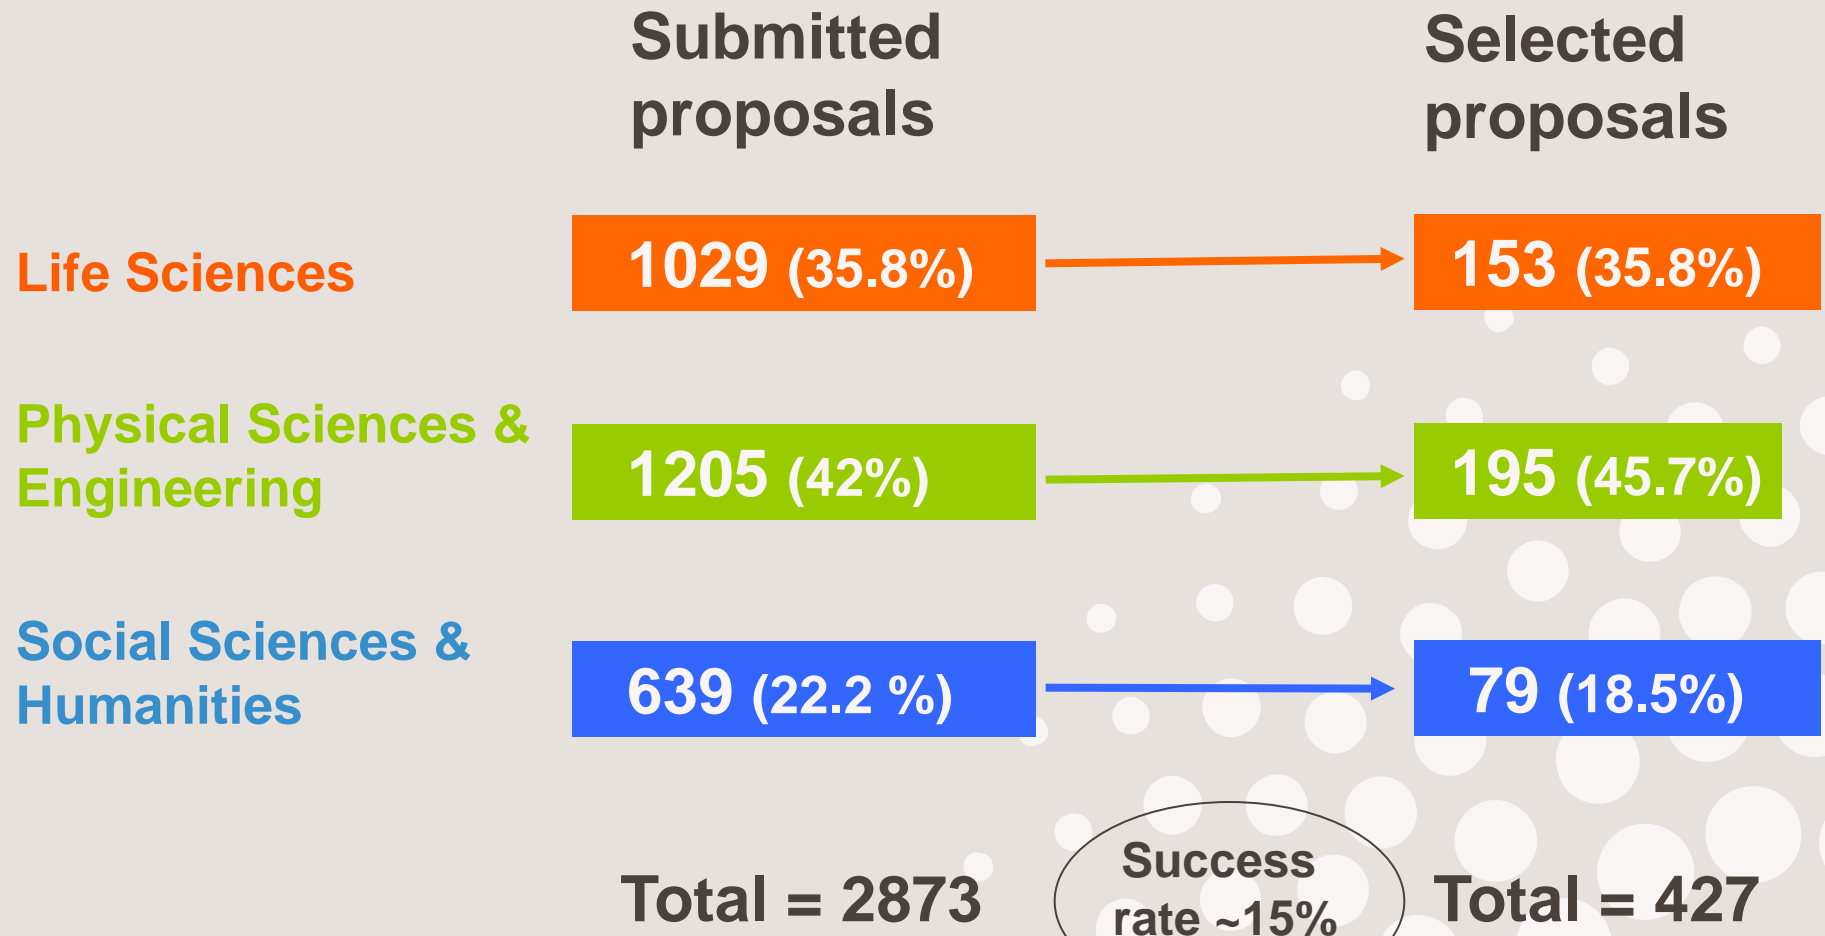

European Research Council

ERC Starting Grant 2010 Outcome: Indicative statistics

*Reproduction is authorised provided
the source "ERC" is acknowledged*

Submitted and selected proposals by domain

Source: 427 proposals

ERC Starting Grant: 2010 call

Grantees by country of host institution & domain

Source: 427 proposals

ERC Starting Grant: 2010 call

Grantees by nationality & gender

Source: 427 proposals

ERC Starting Grant: 2010 call

Grantees by current country of residence

Source: 427 proposals

ERC Starting Grant: 2010 call

Mobility: Incoming & staying grantees

Source: 427 proposals

ERC Starting Grant: 2010 call

Grantees by panel & gender