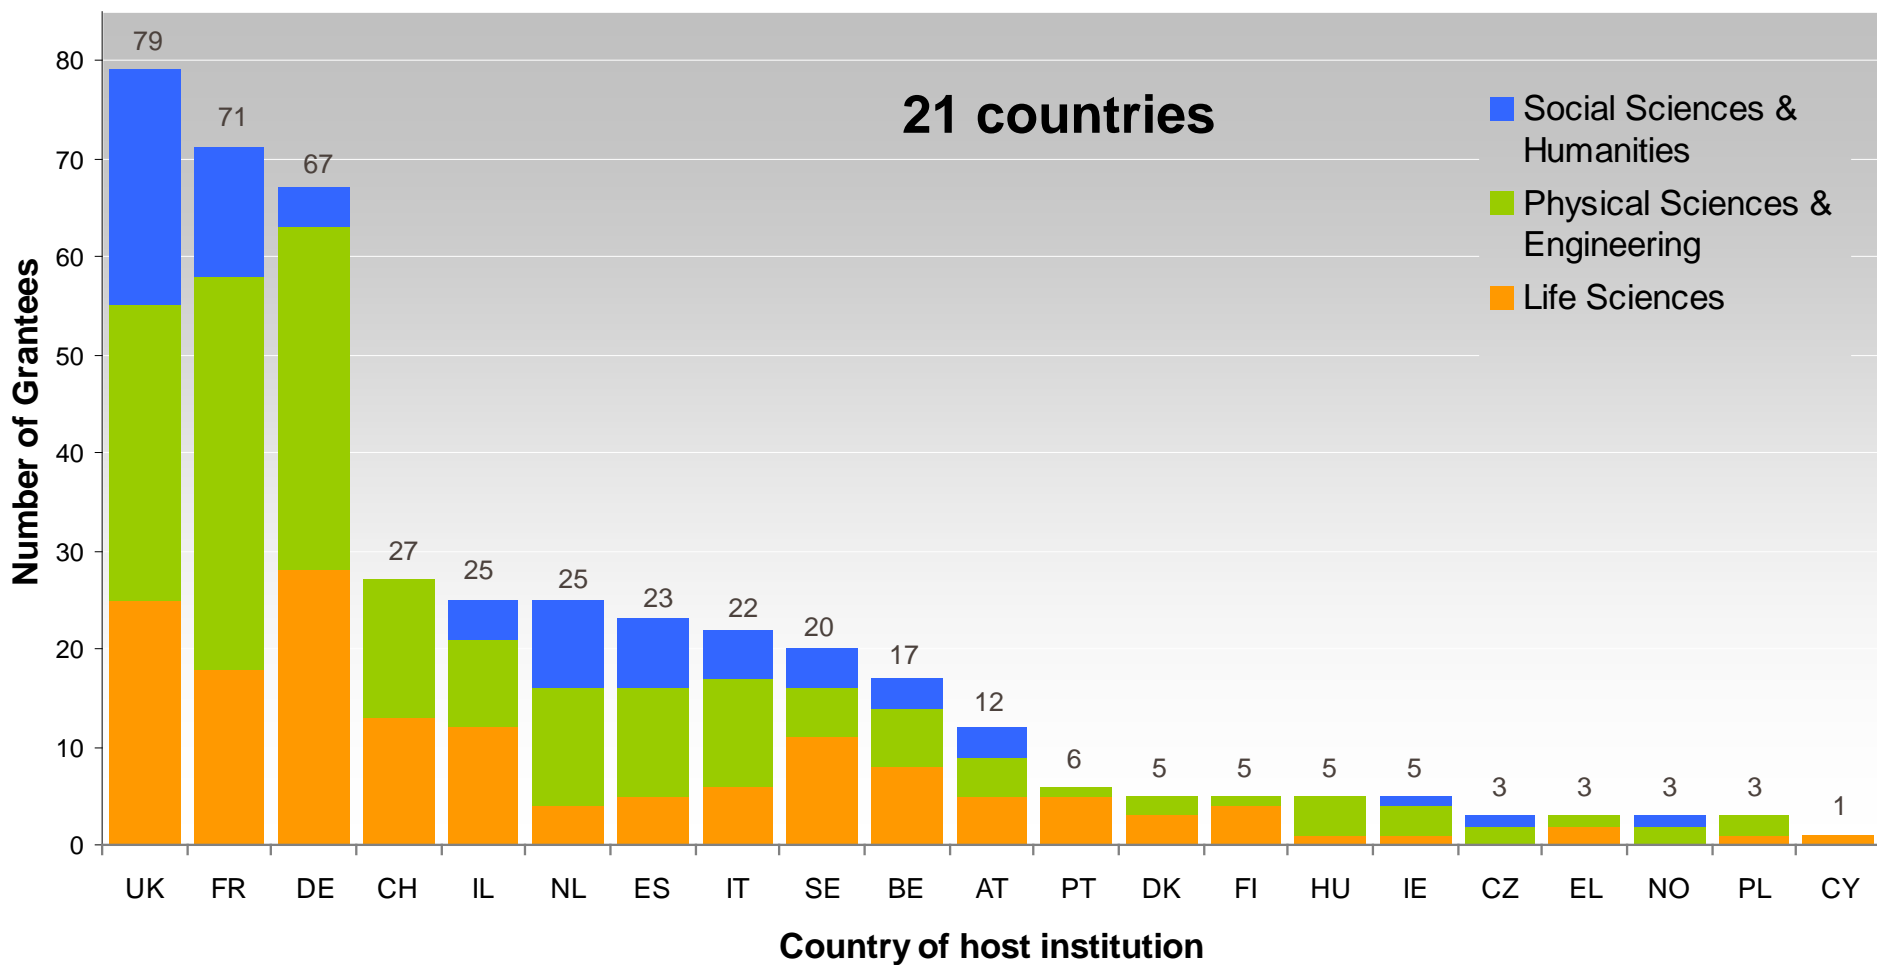

European Research Council

ERC Starting Grant 2010 Outcome: Indicative statistics

*Reproduction is authorised provided
the source "ERC" is acknowledged*

Submitted and selected proposals by domain

Source: 427 proposals

ERC Starting Grant: 2010 call

Grantees by country of host institution & domain

Source: 427 proposals

ERC Starting Grant: 2010 call

Grantees by nationality & gender

Source: 427 proposals

ERC Starting Grant: 2010 call

Grantees by current country of residence

Source: 427 proposals

ERC Starting Grant: 2010 call

Mobility: Incoming & staying grantees

Source: 427 proposals

ERC Starting Grant: 2010 call

Grantees by panel & gender