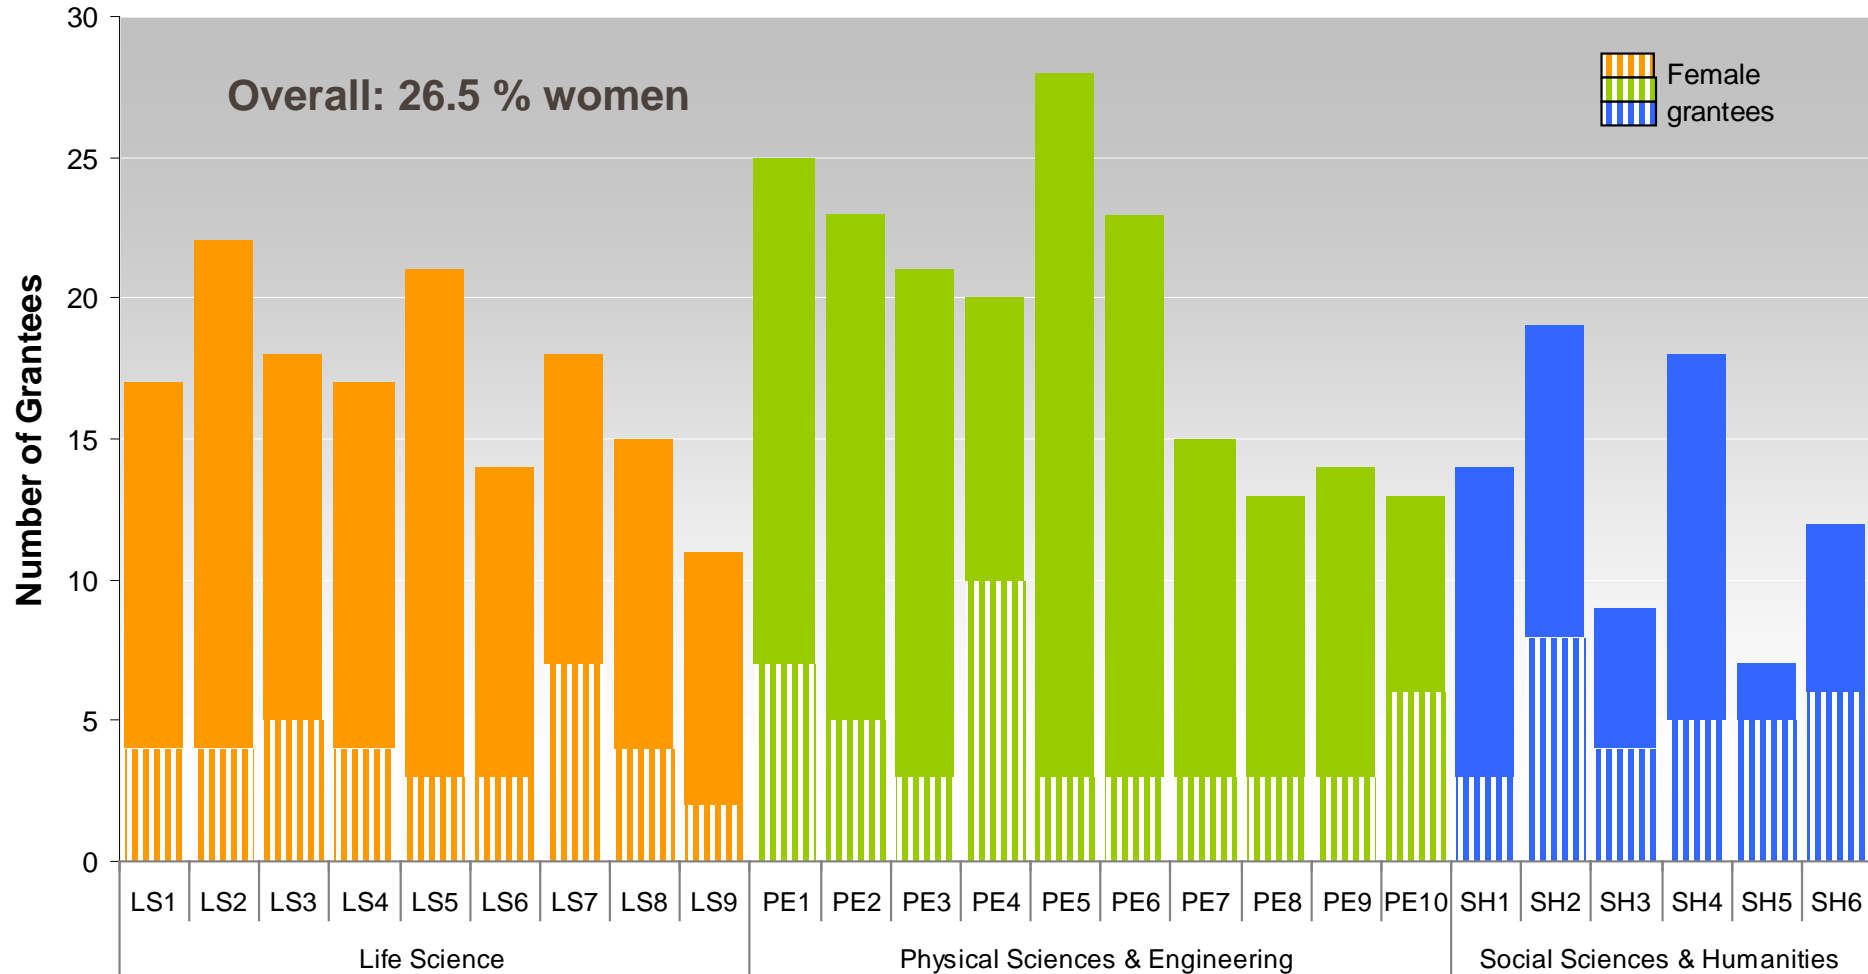

ERC Starting Grant: 2010 call

Grantees by panel & gender

Source: 427 proposals

List of panel acronyms: see Annex I

European Research Council