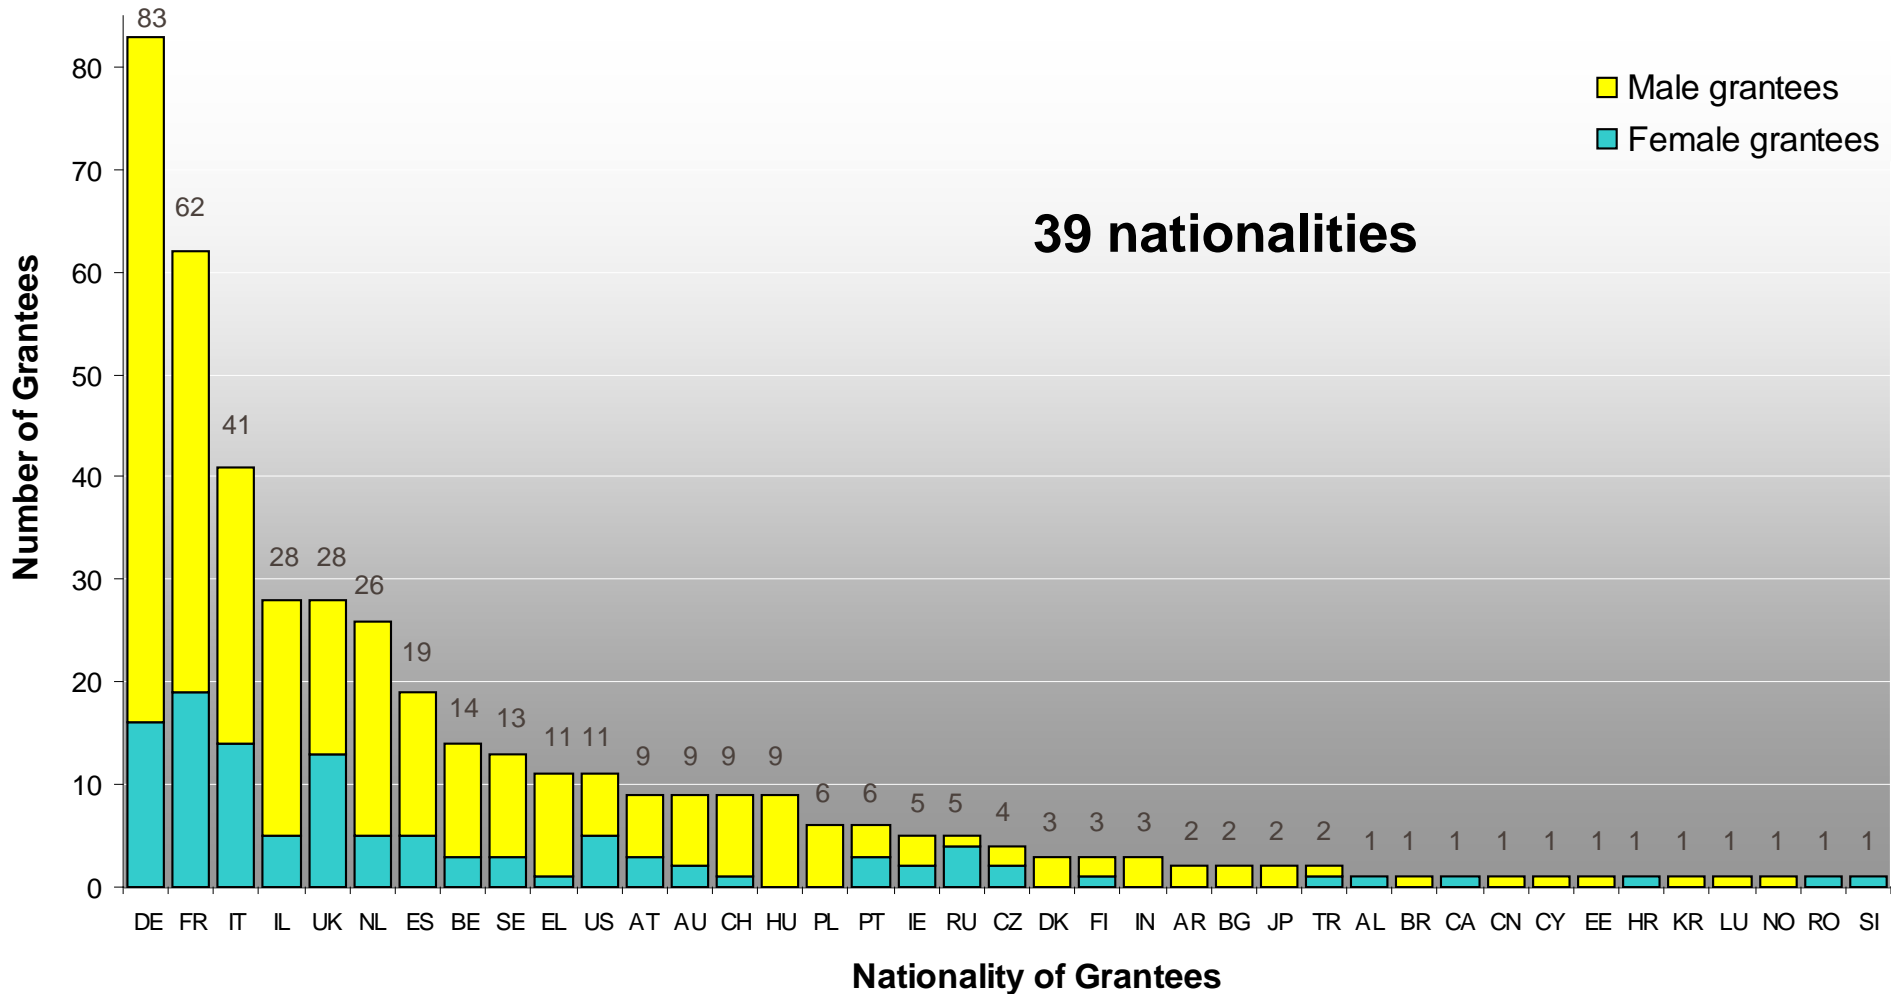

European Research Council

ERC Starting Grant 2010 Outcome: Indicative statistics

*Reproduction is authorised provided
the source "ERC" is acknowledged*

Submitted and selected proposals by domain

Source: 427 proposals

ERC Starting Grant: 2010 call

Grantees by country of host institution & domain

Source: 427 proposals

ERC Starting Grant: 2010 call

Grantees by nationality & gender

Source: 427 proposals

ERC Starting Grant: 2010 call

Grantees by current country of residence

Source: 427 proposals

ERC Starting Grant: 2010 call

Mobility: Incoming & staying grantees

Source: 427 proposals

ERC Starting Grant: 2010 call

Grantees by panel & gender