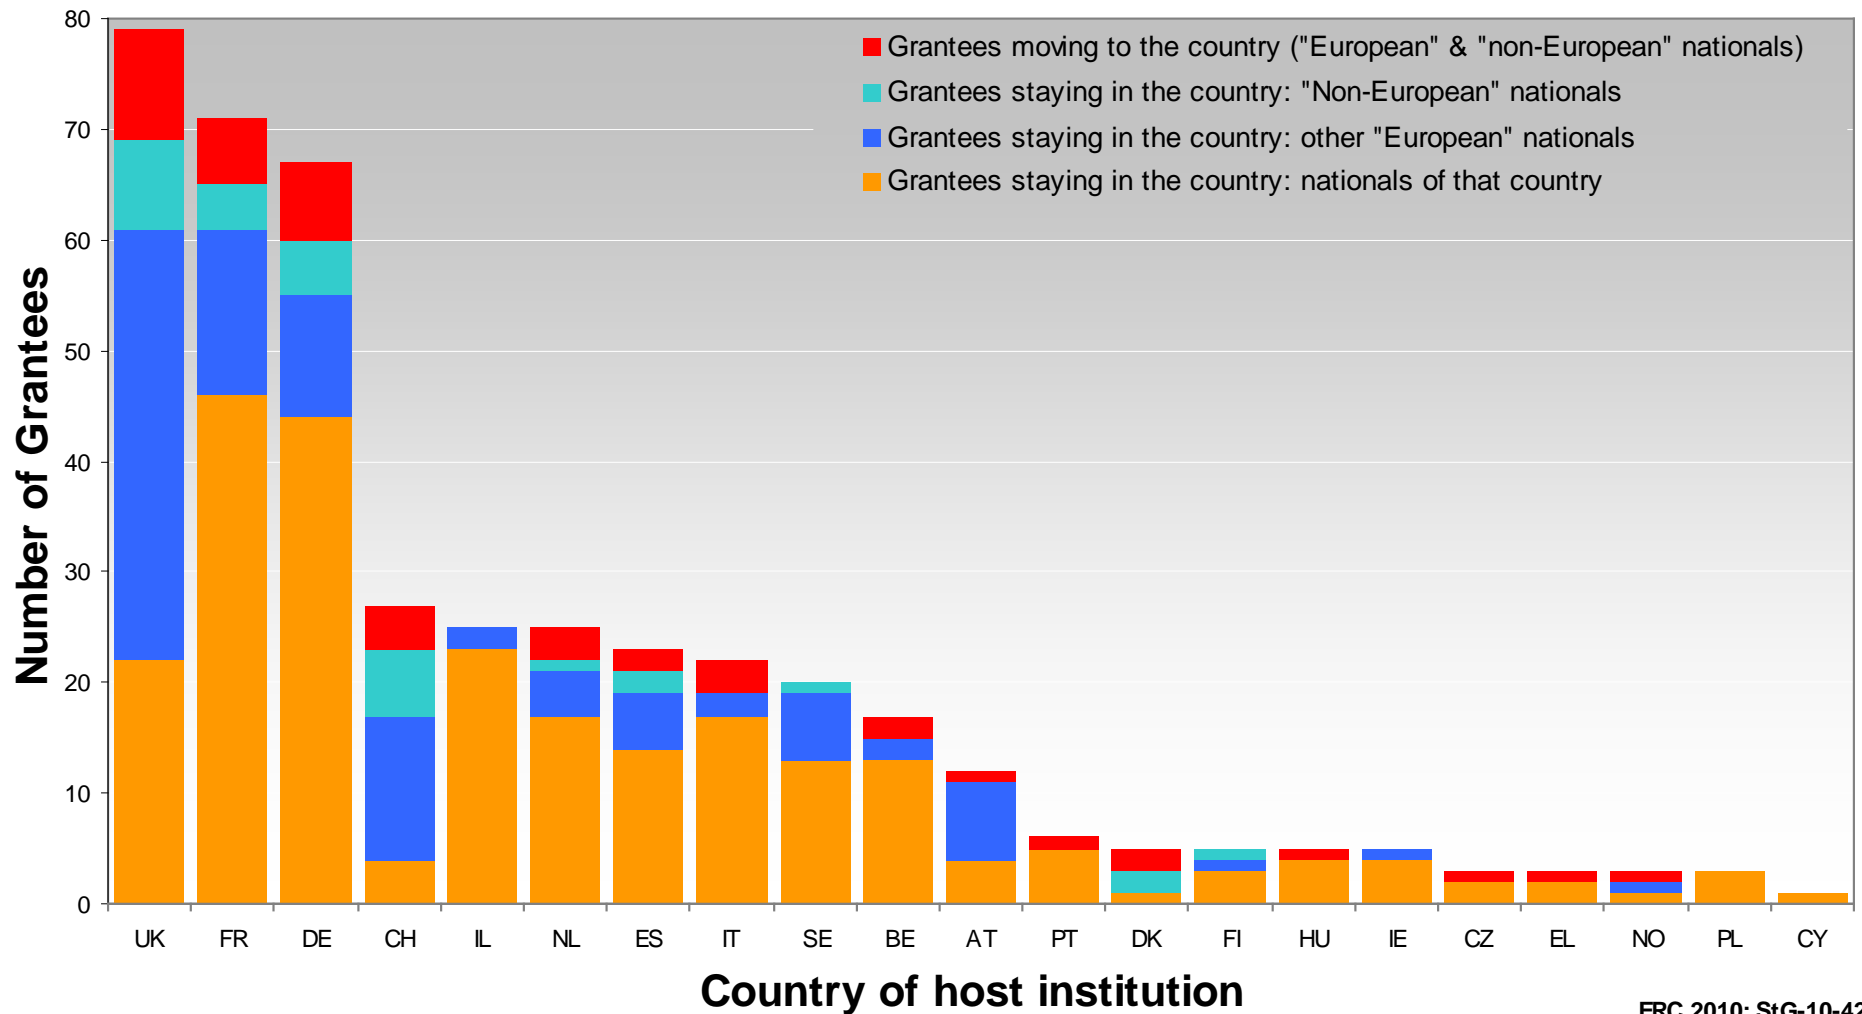

European Research Council

ERC Starting Grant 2010 Outcome: Indicative statistics

*Reproduction is authorised provided
the source "ERC" is acknowledged*

Submitted and selected proposals by domain

Source: 427 proposals

ERC Starting Grant: 2010 call

Grantees by country of host institution & domain

Source: 427 proposals

ERC Starting Grant: 2010 call

Grantees by nationality & gender

Source: 427 proposals

ERC Starting Grant: 2010 call

Grantees by current country of residence

Source: 427 proposals

ERC Starting Grant: 2010 call

Mobility: Incoming & staying grantees

Source: 427 proposals

ERC Starting Grant: 2010 call

Grantees by panel & gender

Source: 427 proposals

List of panel acronyms: see Annex I

European Research Council

Life Sciences

- LS1 Molecular & Structural Biology & Biochemistry
- LS2 Genetics, Genomics, Bioinformatics & Systems Biology
- LS3 Cellular and Developmental Biology
- LS4 Physiology, Pathophysiology & Endocrinology
- LS5 Neurosciences & neural disorders
- LS6 Immunity & infection
- LS7 Diagnostic tools, therapies & public health
- LS8 Evolutionary, population & environmental biology
- LS9 Applied life sciences & biotechnology